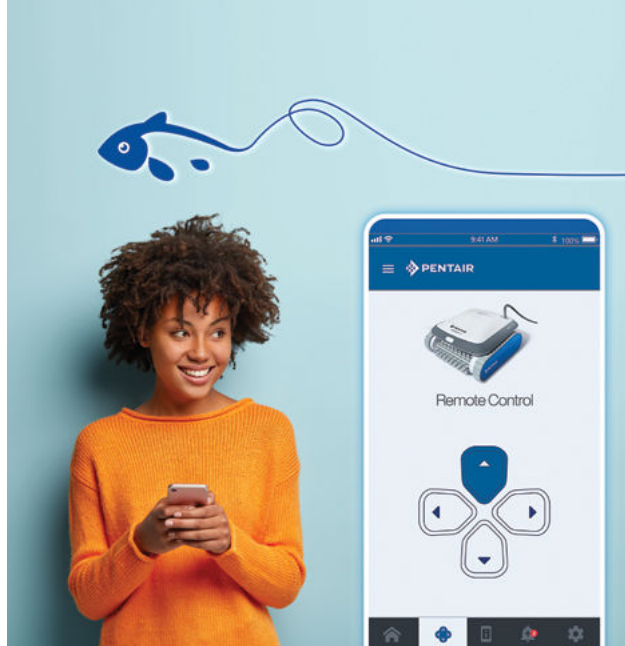

## Easy to carry and ergonomic

Very thin with ultra-compact dimensions and weighing less than 6 kg, it is as easy to carry as a small school bag.

Equipped with a very fast water drain coupling system, taking it out of the water is a real joy.

## Easy to maintain

Very comfortable in the water, the robot moves smartly, to the right, to the left, forwards and backwards, to avoid tangling its cable.

Once your pool is clean, access to the filter and cleaning are very easy. You simply need to press the button located on the front of the robot to open the cover and flush the filter(s) with water: child's play!

**Get more out of your pool by reducing maintenance times.**

PROWLER P SERIES

Happy as  
a fish in water.

Not to mention  
its clever indicator light,  
which lets you know  
when the filter is full.

\*Available on the  
Prowler P20 & P25 models

## Have you dreamt of having a "remote-controlled fish"?

Control your Prowler P20 & P25 remotely thanks to its Bluetooth module and the free Prowler RC application. Guide it around your pool with ease for spot cleaning.